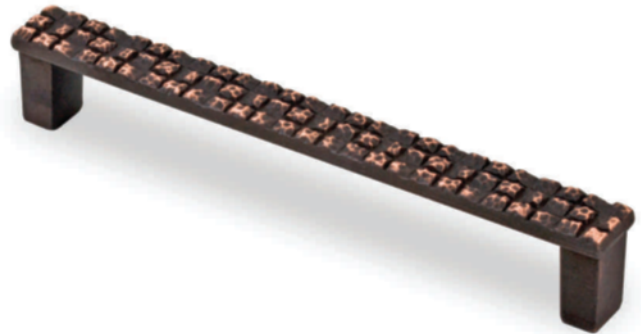

DESCRIPTIONS							MOSAIC DESIGN PULL
ITEM NO.	SIZE	OVERALL	PROJECTION	WIDTH	CTC	FINISHES	
M1864A.128RBS	5 3/8"	3/4"	5/8"	128mm	VENETIAN BRONZE