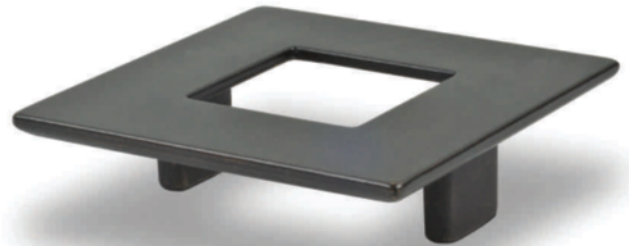

DESCRIPTIONS						
SQUARE PULL WITH HOLE						
ITEM NO.	SIZE	OVERALL	PROJECTION	WIDTH	CTC	FINISHES
8-107106440	3 1/2"	1"	3 1/2"	64MM		BRIGHT CHROME