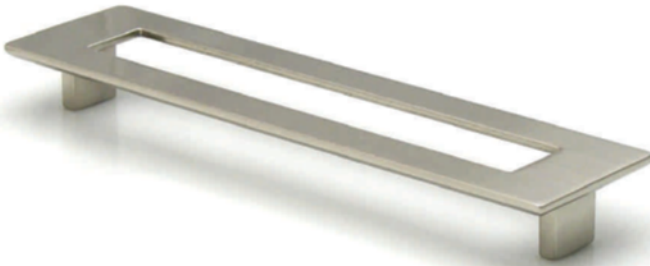

DESCRIPTIONS RECTANGULAR PULL WITH HOLE

ITEM NO.	SIZE	OVERALL	PROJECTION	WIDTH	CTC	FINISHES
8-1070012834	6"	1"	2 1/4"	128MM	SATIN NICKEL	
8-1070019234	8 1/2"	1"	2 1/4"	192MM	SATIN NICKEL