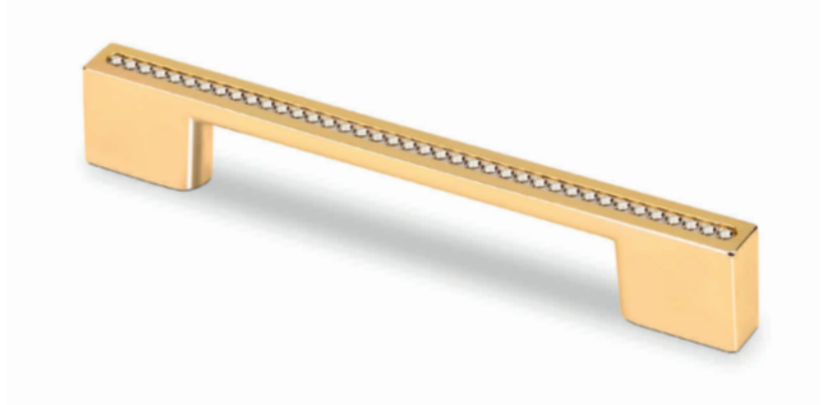

Swarovski Crystal

Swarovski Crystal Collection

DESCRIPTIONS						
RECTANGULAR PULL						
ITEM NO.	SIZE	OVERALL	PROJECTION	WIDTH	CTC	FINISHES
M3805.96128ORZSWA	5	3/8"	13/16"	3/8"	4 7/8" OR 5 1/18"	GOLD WITH SWAROVSKI CRYSTALS