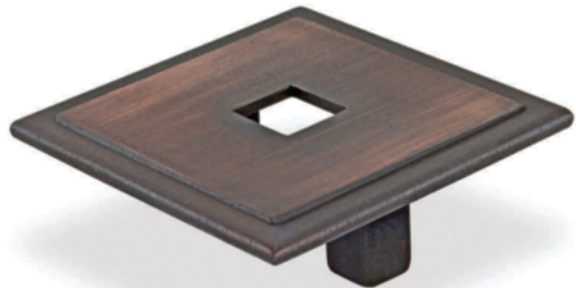

DESCRIPTIONS					SMALL SQUARE WITH HOLE
ITEM NO.	SIZE	OVERALL	PROJECTION	WIDTH	CTC	FINISHES	
M2055.32CRL	2 3/8"	3/4"	2 3/8"	32mm	BRIGHT CHROME