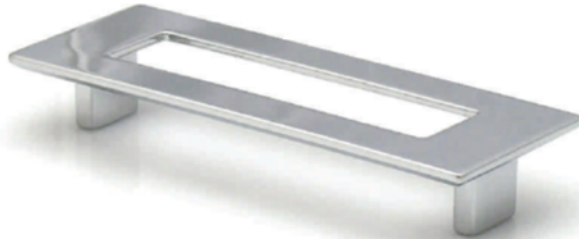

# Italian Designs Collection

Italian Designs Collection

DESCRIPTIONS RECTANGULAR PULL WITH HOLE

ITEM NO.	SIZE	OVERALL	PROJECTION	WIDTH	CTC	FINISHES
8-1070012840	6"	1"	2 1/4"	128MM	BRIGHT CHROME	
8-1070019240	8 1/2"	1"	2 1/4"	192MM	BRIGHT CHROME	