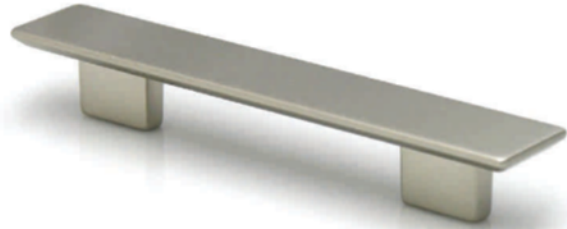

Italian Designs Collection

Italian Designs Collection

DESCRIPTIONS							RECTANGULAR PULL
ITEM NO.	SIZE	OVERALL	PROJECTION	WIDTH	CTC	FINISHES	
8-104312809635	6 3/4"	1 1/4"	1 1/4"	1 1/4"	96 or 128MM	SATIN NICKEL	
8-104319216035	9 3/4"	1 1/4"	1 1/4"	1 1/4"	160 or 192MM	SATIN NICKEL