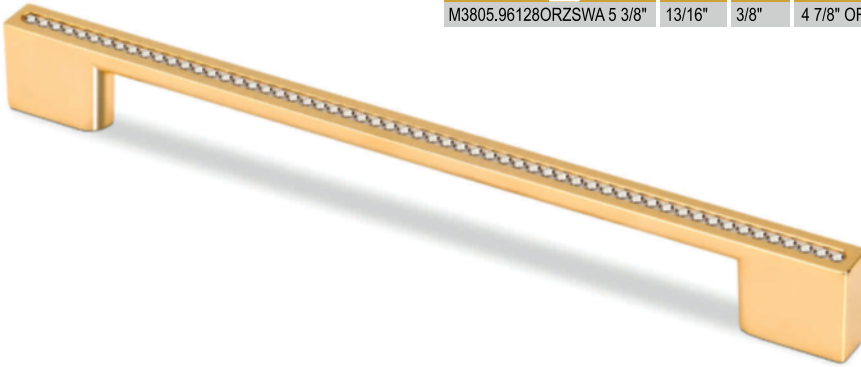

DESCRIPTIONS						
RECTANGULAR PULL						
ITEM NO.	SIZE	OVERALL	PROJECTION	WIDTH	CTC	FINISHES
M3805.160192ORZSWA	7	7/8"	7/8"	3/8"	7 7/16" OR 7 3/4"	GOLD WITH SWAROVSKI CRYSTALS