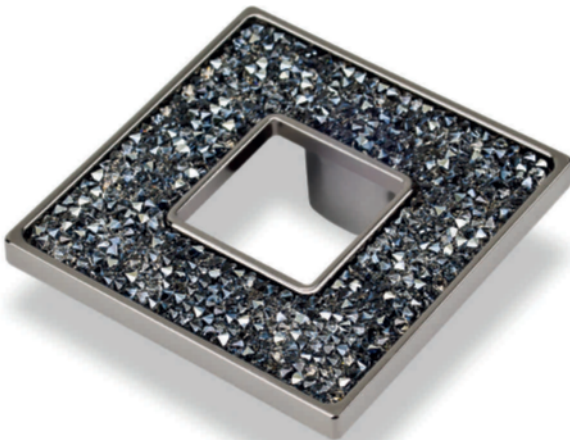

ITEM NO.		SIZE	OVERALL	PROJECTION	WIDTH	CTC	FINISHES
M1890.32ORZSWA		2 1/2"	3/4"	3/16"	17/18	GOLD SWAROVSKI CRYSTALS	

ITEM NO.		SIZE	OVERALL	PROJECTION	WIDTH	CTC	FINISHES
M1890.32NSWABB		2 1/2"	3/4"	3/16"	17/18	BLACK AND BLUE SWAROVSKI CRYSTALS