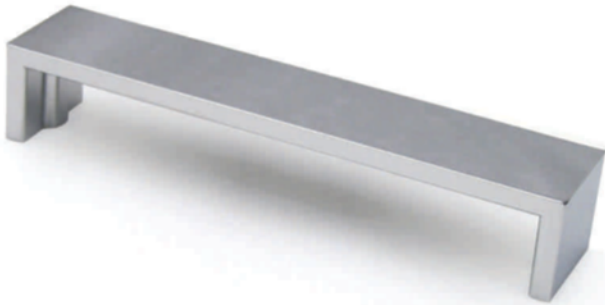

# Italian Designs Collection

Italian Designs Collection

DESCRIPTIONS BROAD FLAT BENCH PULL

ITEM NO.	SIZE	OVERALL	PROJECTION	WIDTH	CTC	FINISHES
Z01441600067		6 11/16"	1 3/16"	1 3/8"	160MM	STAINLESS STEEL LOOK
Z01442240067		9 1/8"	1 3/16"	1 3/8"	224MM	STAINLESS STEEL LOOK