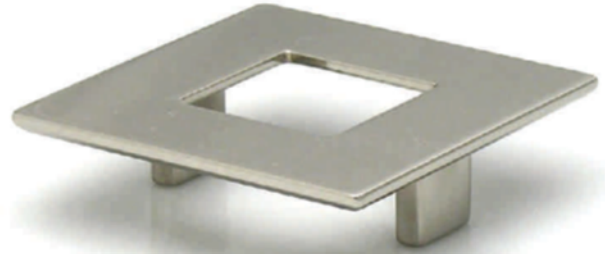

Italian Designs Collection

Italian Designs Collection

DESCRIPTIONS						
SQUARE PULL WITH HOLE						
ITEM NO.	SIZE	OVERALL	PROJECTION	WIDTH	CTC	FINISHES
8-107106434	3 1/2"	1"	3 1/2"	64MM		SATIN NICKEL